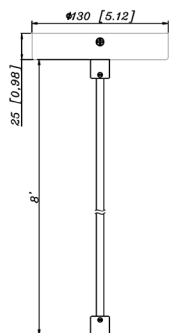

5.12"(W)X36.98"(H)

CMC4-MCTP-DD-BK+CMC-SRK-218-5C-BK
CMC4-MCTP-DD-WH+CMC-SRK-218-5C-WH

Cylinder And Pendant Lighting
J-Box Cover Canopy For Up To 4
Pipe Entries

CMC-JBCK-BK
CMC-JBCK-WH

5.12"(W)X36.98"(H)

CMC4-MCTP-DD-BK+CMC-SRK-218-5C-BK+CMC4-HCDK-AG
CMC4-MCTP-DD-WH+CMC-SRK-218-5C-WH+CMC4-HCDK-BK

5.12"(W)X8.98"(H)

CMC4-MCTP-DD-BK+CMC-CS-8FT-BK+CMC4-TRM-AG
CMC4-MCTP-DD-WH+CMC-CS-8FT-WH+CMC4-TRM-BN

5.12" (W) X 8.98" (H)

5.71" (W) X 1.26" (H) X 5.71" (D)

1 1/2"(H) X 5"(W) X 5"(D)

CMC4-MCTP-DD-BK+CMC-CS-8FT-BK+CMC4-DL32
CMC4-MCTP-DD-WH+CMC-CS-8FT-WH+CMC4-DL32