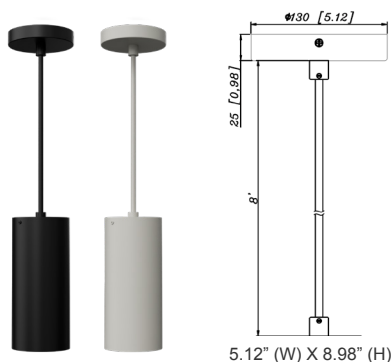

Factory-Installed Option:

Blank = No Option For Accessories

OPT-EM-CMC46 = Emergency Backup with Extension Cylinder

ACCESSORIES:

FACTORY-INSTALLED OPTION:

ACCESSORIES:

CMC4-MCTP-DD-BK+CMC-CS-8FT-BK
CMC4-MCTP-DD-WH+CMC-CS-8FT-WH