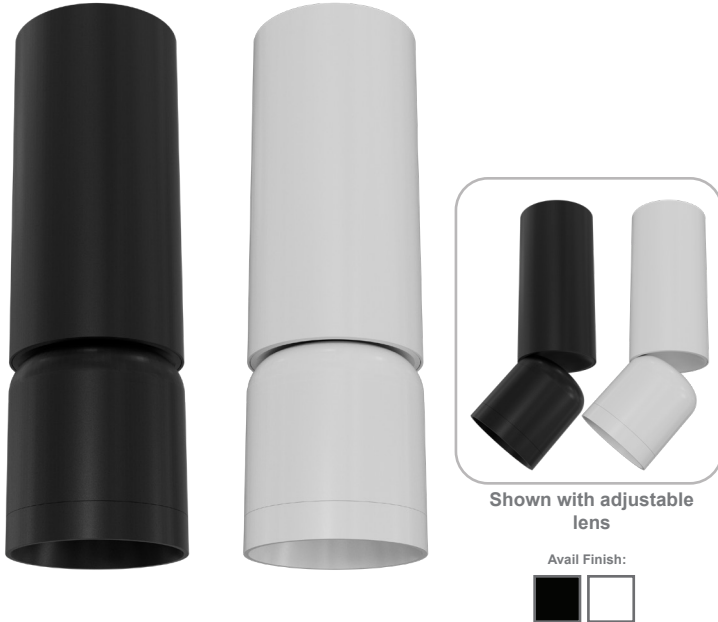

CMC SERIES

COMMERCIAL INDOOR LIGHTING

WESTGATE
THE FUTURE IS HERE...AND IT'S QUITE BRIGHT!

CMC4-GIM-MCTP-DD-BK
CMC4-GIM-MCTP-DD-WH

MCTP Multi Color Temperature & Multi Power/Wattage (Selectable)

Customer Name: _____

Project Name: _____

Note: _____

Type: _____

14 1/8" (W) X 4 3/8" (D)

4" Cylinder, Pendant & Ceiling Cylinder Light, Aluminum Cylinder, White Aluminum Housing, Clear Glass Lens

Features

- Multi CCT: Selectable Multi-CCT & Power Switches on the back of the fixture (Dual Function)
- Triac Dimmable at 120V & 0-10V Dimming at 120-277V
- 7-Year Warranty
- Aluminum Base and Glass Lens

Technical Specifications

Electrical:

- Voltage: 120-277V
- Power Factor: >0.90
- THD: <20%
- Wattage: 12W/16W/ 20W
- Efficacy: 80 LPW

Mechanical:

- Aluminum Housing & Glass Lens
- The lens tilts 90° and rotates 360°
- Suspension Cable & Canopy Set Accessories Avail.
- Universal Swivel W/ Rod Kit Accessories Avail. Ambient Operating Temperature: -13°F to 113°F
- Rated life: 70,000 hrs
- IP Rating: IP40 suitable for damp locations