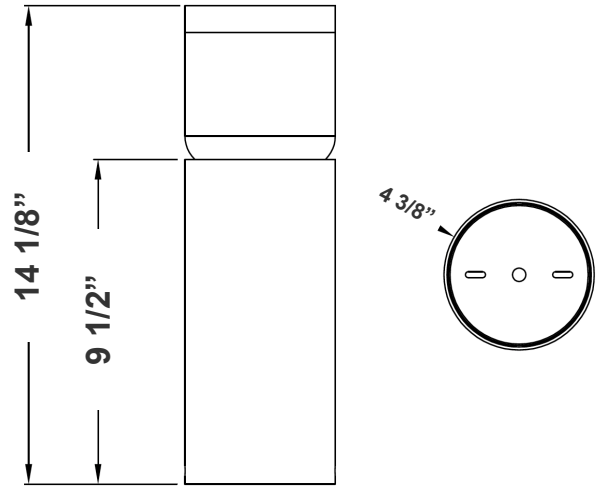

Project Name: _____

Note: _____

Type: _____

14 1/8" (W) X 4 3/8" (D)

4" Cylinder, Pendant & Ceiling Cylinder Light, Aluminum Cylinder, White Aluminum Housing, Clear Glass Lens

Features

- Multi CCT: Selectable Multi-CCT & Power Switches on the back of the fixture (Dual Function)
- Triac Dimmable at 120V & 0-10V Dimming at 120-277V
- 7-Year Warranty
- Aluminum Base and Glass Lens

Technical Specifications

Electrical:

- Voltage: 120-277V
- Power Factor: >0.90
- THD: <20%
- Wattage: 12W/16W/ 20W
- Efficacy: 80 LPW

Mechanical:

- Aluminum Housing & Glass Lens
- The lens tilts 90° and rotates 360°
- Suspension Cable & Canopy Set Accessories Avail.
- Universal Swivel W/ Rod Kit Accessories Avail. Ambient Operating Temperature: -13°F to 113°F
- Rated life: 70,000 hrs
- IP Rating: IP40 suitable for damp locations

5.12"(W)X8.98"(H)

CMC4-MCTP-DD-BK+CMC-CS-8FT-BK+CMC4-TRM-AG
CMC4-MCTP-DD-WH+CMC-CS-8FT-WH+CMC4-TRM-BN

5.12" (W) X 8.98" (H)

5.71" (W) X 1.26" (H) X 5.71" (D)

1 1/2"(H) X 5"(W) X 5"(D)

CMC4-MCTP-DD-BK+CMC-CS-8FT-BK+CMC4-DL32
CMC4-MCTP-DD-WH+CMC-CS-8FT-WH+CMC4-DL32