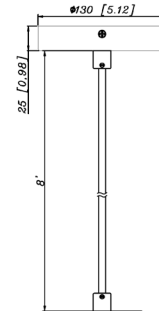

5.12"(W)X36.98"(H)

CMC4-MCTP-DD-BK+CMC-SRK-218-5C-BK
CMC4-MCTP-DD-WH+CMC-SRK-218-5C-WH

Cylinder And Pendant Lighting
J-Box Cover Canopy For Up To 4
Pipe Entries

CMC-JBCK-BK
CMC-JBCK-WH

5.12"(W)X36.98"(H)

CMC4-MCTP-DD-BK+CMC-SRK-218-5C-BK+CMC4-HCDK-AG
CMC4-MCTP-DD-WH+CMC-SRK-218-5C-WH+CMC4-HCDK-BK

5.12"(W)X8.98"(H)

CMC4-MCTP-DD-BK+CMC-CS-8FT-BK+CMC4-TRM-AG
CMC4-MCTP-DD-WH+CMC-CS-8FT-WH+CMC4-TRM-BN

5.12" (W) X 8.98" (H)

5.71" (W) X 1.26" (H) X 5.71" (D)

1 1/2"(H) X 5"(W) X 5"(D)

CMC4-MCTP-DD-BK+CMC-CS-8FT-BK+CMC4-DL32
CMC4-MCTP-DD-WH+CMC-CS-8FT-WH+CMC4-DL32