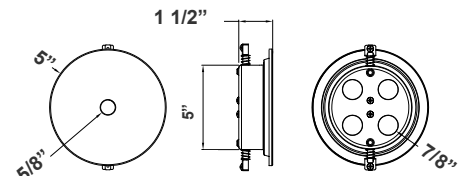

5.12"(W)X36.98"(H)

CMC4-MCTP-DD-BK+CMC-SRK-218-5C-BK
CMC4-MCTP-DD-WH+CMC-SRK-218-5C-WH

Cylinder And Pendant Lighting
J-Box Cover Canopy For Up To 4
Pipe Entries

CMC-JBCK-BK
CMC-JBCK-WH

5.12"(W)X36.98"(H)

CMC4-MCTP-DD-BK+CMC-SRK-218-5C-BK+CMC4-HCDK-AG
CMC4-MCTP-DD-WH+CMC-SRK-218-5C-WH+CMC4-HCDK-BK

5.12"(W)X8.98"(H)

CMC4-MCTP-DD-BK+CMC-CS-8FT-BK+CMC4-TRM-AG
CMC4-MCTP-DD-WH+CMC-CS-8FT-WH+CMC4-TRM-BN

5.12" (W) X 8.98" (H)

5.71" (W) X 1.26" (H) X 5.71" (D)

1 1/2"(H) X 5"(W) X 5"(D)

CMC4-MCTP-DD-BK+CMC-CS-8FT-BK+CMC4-DL32
CMC4-MCTP-DD-WH+CMC-CS-8FT-WH+CMC4-DL32