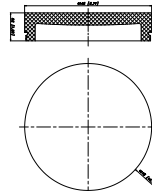

5.12"(W)X36.98"(H)

CMC4-MCTP-DD-BK+CMC-SRK-218-5C-BK
CMC4-MCTP-DD-WH+CMC-SRK-218-5C-WH

Cylinder And Pendant Lighting
J-Box Cover Canopy For Up To 4
Pipe Entries

CMC-JBCK-BK
CMC-JBCK-WH

5.12"(W)X36.98"(H)

CMC4-MCTP-DD-BK+CMC-SRK-218-5C-BK+CMC4-HCDK-AG
CMC4-MCTP-DD-WH+CMC-SRK-218-5C-WH+CMC4-HCDK-BK

5.12"(W)X8.98"(H)

CMC4-MCTP-DD-BK+CMC-CS-8FT-BK+CMC4-TRM-AG
CMC4-MCTP-DD-WH+CMC-CS-8FT-WH+CMC4-TRM-BN

5.12" (W) X 8.98" (H)

5.71" (W) X 1.26" (H) X 5.71" (D)

1 1/2"(H) X 5"(W) X 5"(D)

CMC4-MCTP-DD-BK+CMC-CS-8FT-BK+CMC4-DL32
CMC4-MCTP-DD-WH+CMC-CS-8FT-WH+CMC4-DL32